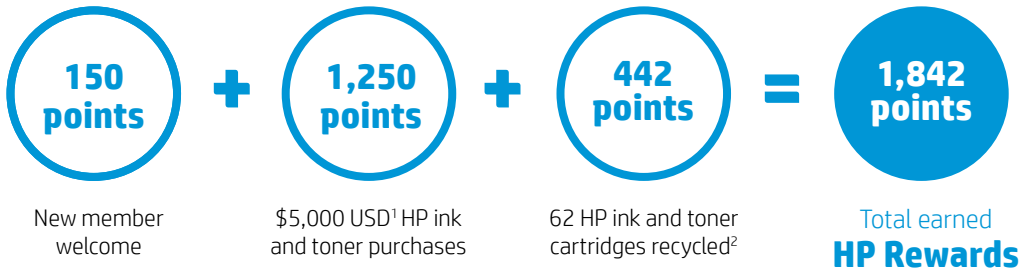

Ready for rewards?

HP PurchasEdge

Fill your office with HP printers, scanners, and more by using your PurchasEdge points.

Resources

PurchasEdge Support Center
purchasedge.com
support@purchasedge.com
8 a.m. to 6 p.m. (ET)
Phone: 1-888-264-6599

Save money

Did you know your points could be used towards more than 350 HP products and services? Simply continue purchasing qualifying Original HP supplies to earn more points and save more money.

Keep things simple

Don't forget that you earn one point for every $4 USD¹ your organization spends on qualified Original HP ink or toner, or Samsung cartridges and you earn additional points for recycling HP cartridges with HP Planet Partners. Plus, earning points is hassle-free. Because once you make a purchase, we follow up with PurchasEdge for you to make sure you get the points you've earned!

Points add up quickly

Shipping and no taxes on all HP product rewards

¹ Canadian-dollar equivalent changes; see current quarterly exchange rate posted on purchasedge.com

² Point values awarded for recycling depend on number/type of HP cartridges and shipment method; see point values at purchasedge.com/recycle

If you are a public sector employee, it is critical that you verify the ethics code, laws and/or regulations that govern your ability to accept things of value from companies with which you conduct business. Please obtain the necessary approval from your organization before accepting any item of value from HP.

© Copyright 2018 HP Development Company, L.P. The information contained herein is subject to change without notice.