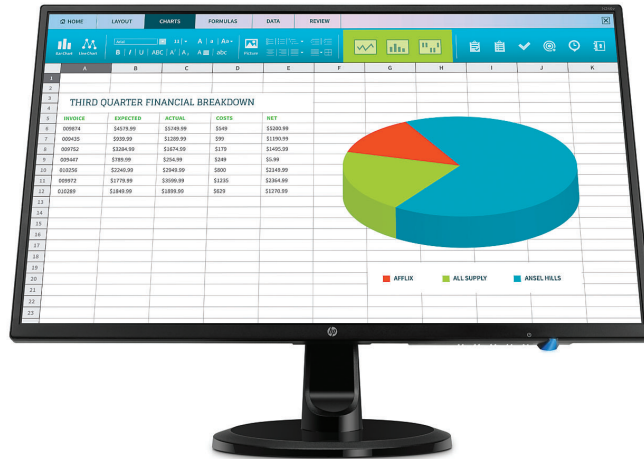

# HP N246v 23.8-inch Monitor

Experience remarkable detail on the large-screened, Full HD N246v 23.8-inch Monitor with a sharp 1920 x 1080 resolution and wide viewing angles. The vibrant views, convenient connectivity, adaptability, and affordable price point are ideal for everyday business.

### Stunning views

- See your work on a spacious 23.8-inch diagonal screen with wide 178-degree viewing angles, Full HD 1920 x 1080 resolution for a bright picture quality, and a 10M:1 Dynamic Contrast Ratio for sharp, crisp details.

### Create workspace comfort

- Establish an efficient workspace with customizable tilt adjustment, an internal power supply, and direct mount capabilities by attaching select HP PCs<sup>2</sup> to the back of the monitor or by mounting the display using the VESA pattern.

Cost savings

HP FHD  
(Full HD display)

Ports: DVI-D,  
HDMI, VGA

Efficient workspace