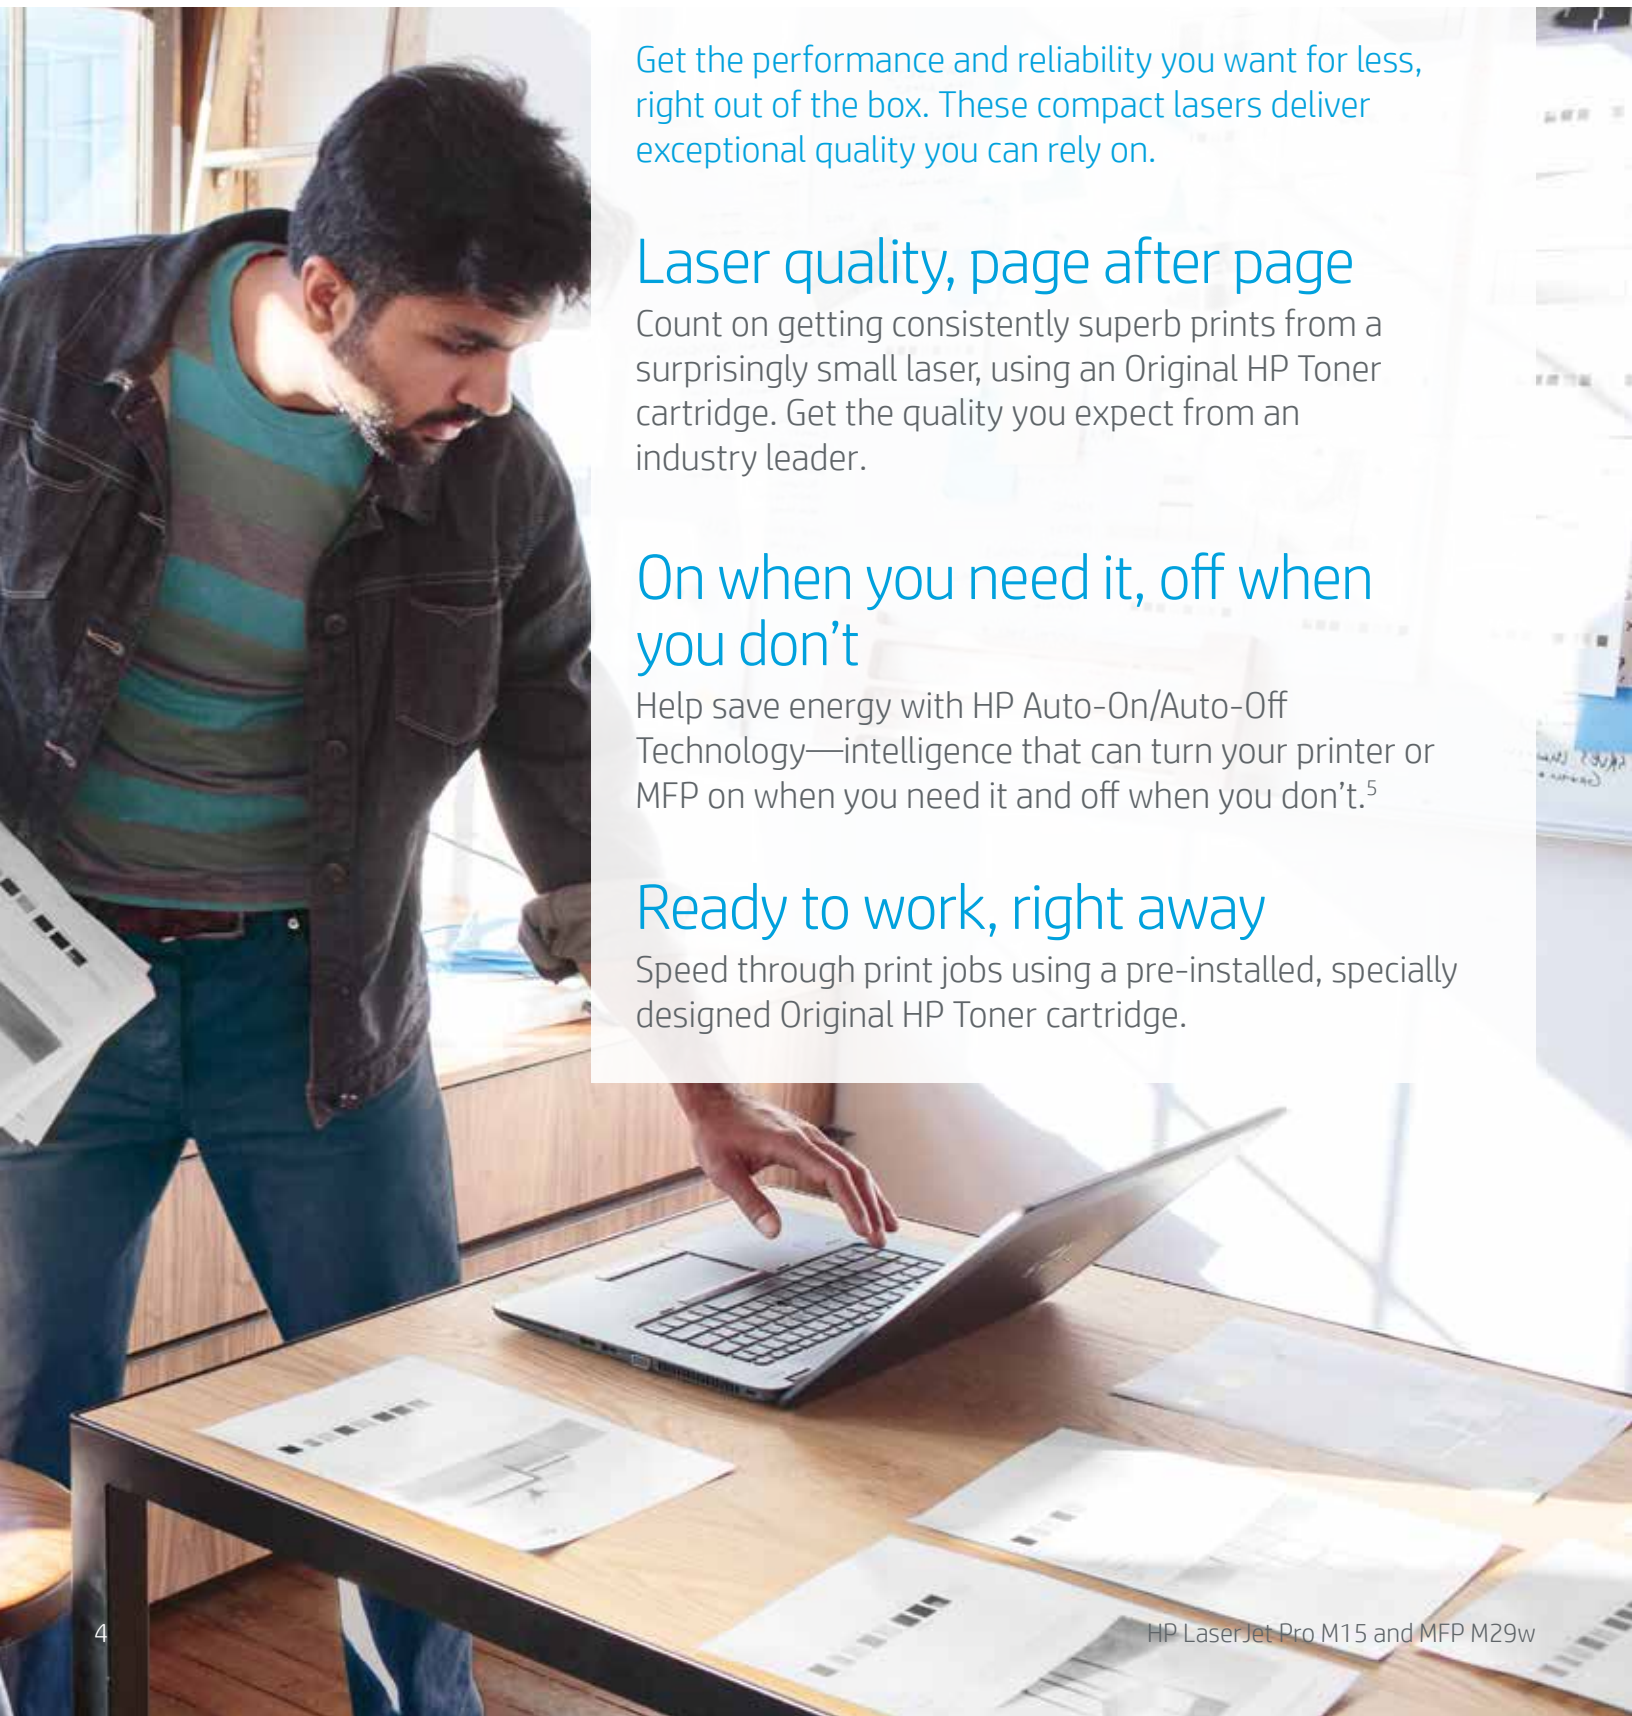

Uncompromising quality

Get the performance and reliability you want for less, right out of the box. These compact lasers deliver exceptional quality you can rely on.

Laser quality, page after page

Count on getting consistently superb prints from a surprisingly small laser, using an Original HP Toner cartridge. Get the quality you expect from an industry leader.

On when you need it, off when you don't

Help save energy with HP Auto-On/Auto-Off Technology—intelligence that can turn your printer or MFP on when you need it and off when you don't.⁵

Ready to work, right away

Speed through print jobs using a pre-installed, specially designed Original HP Toner cartridge.