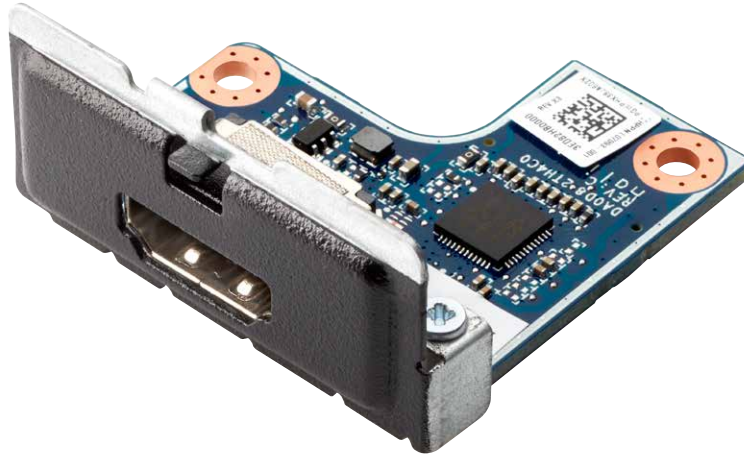

# HP HDMI Port Flex IO (705)

Maximize the life of your PC as your business needs change with the flexible display connectivity of the HP HDMI Port Flex IO (705).

### HP HDMI Port Flex IO (705)

<b>Part number</b>	3TK75AA
<b>Dimensions</b>	1.55 x 1.5 x 0.68 in (3.94 x 3.82 x 1.72 cm)
<b>Weight</b>	.02 lb (10 gr)
<b>Compatibility</b>	HP EliteDesk 705 G4 DM, HP EliteDesk 705 G4 MT and HP EliteDesk 705 G4 SFF. Only one FLEX IO module can be used at a time.
<b>What is in the box?</b>	HP HDMI Port Flex IO Card
<b>Country of origin</b>	China