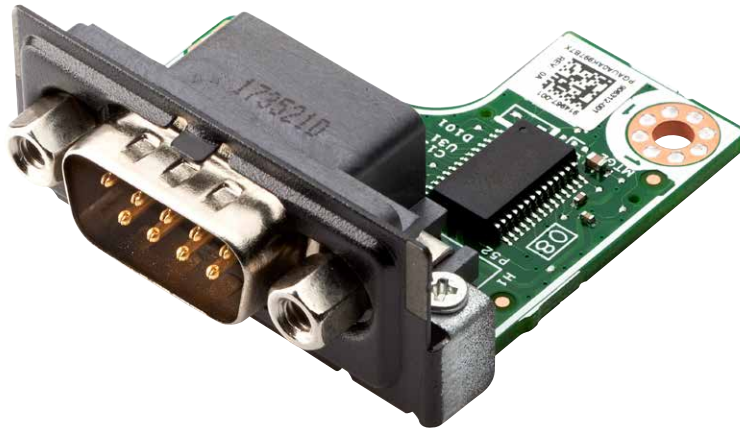

Data sheet

HP Internal Serial Port Flex IO

Maximize the life of your PC as your business needs change with the flexible legacy device connectivity of the HP Internal Serial Port Flex IO.

Specifications

HP Internal Serial Port Flex IO

Part number	3TK76AA
Dimensions	1.55 x 1.63 x 0.68 in (3.94 x 4.12 x 1.72 cm)
Weight	.35 lb (16 gr)
Compatibility	HP EliteDesk 705 G4 DM, HP EliteDesk 705 G4 MT and HP EliteDesk 705 G4 SFF. Only one FLEX IO module can be used at a time.
What is in the box?	HP Internal Serial Port Flex IO Card
Country of origin	China