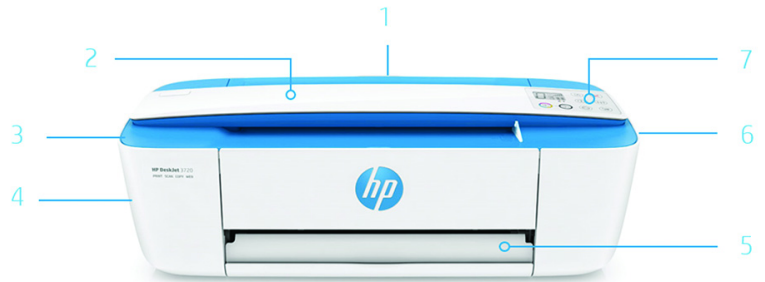

# HP DeskJet Ink Advantage 3790 All-in-One Printer

Wireless printing that fits your budget, style, and space

Save space and money and print wirelessly with the world's smallest all-in-one printer.<sup>1</sup> Get ink cartridges at a low cost and all the power you need in this amazing, compact style printer. Print, scan, and copy from virtually any mobile device.<sup>2</sup>

## The tiny all-in-one that packs a punch

- Save space and get all the power you need with the world's smallest all-in-one printer.<sup>1</sup>
- HP Scroll Scan helps you easily handle most scan jobs, from a variety of papers.
- Any room, any spot – this ultracompact all-in-one is designed to fit where you need it.
- Show your style with a sleek design and a variety of head-turning hues.

## Quickly print right from your mobile device<sup>2</sup>

- The easiest way to print documents, photos, and more from your Apple, Android, and Windows devices.<sup>3,4</sup>
- Connect your smartphone or tablet directly to your printer, and easily print without a network.<sup>5</sup>
- Get connected quickly and start printing fast with easy setup from your smartphone or tablet.<sup>6</sup>
- Scan any object on the go with the HP All-in-One Printer Remote mobile app for your smartphone or tablet.<sup>7</sup>

## Product walkaround

HP DeskJet Ink Advantage 3790 All-in-One Printer shown

1. 60 sheet input tray
2. HP Scroll Scan for scanning and copying
3. Fresh, fun colour options
4. Quiet mode
5. Up to 25 sheet enclosed output tray
6. Built-in Wi-Fi Direct® and wireless networking
7. Intuitive icon LCD display and control panel buttons