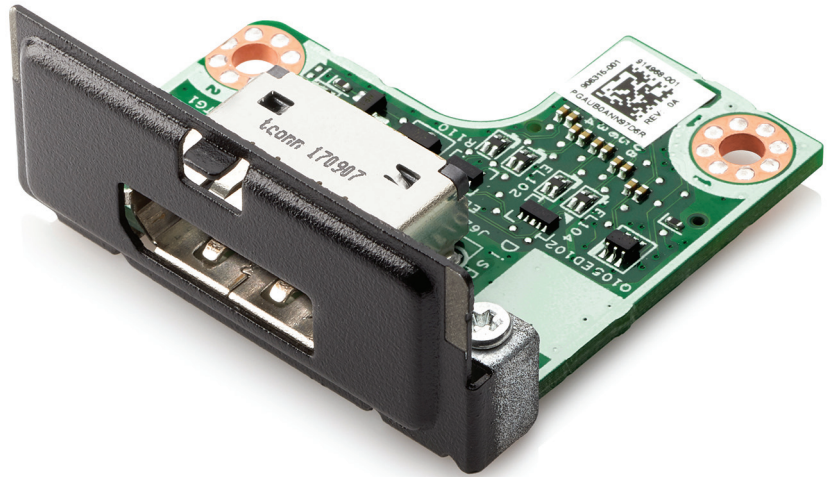

# HP DisplayPort Port Flex IO

Maximize the life of your PC as your business needs change with the flexible display connectivity of the HP DisplayPort Port Flex IO.

## HP DisplayPort Port Flex IO

|                               |   |
|-------------------------------|---|
| <b>Compatibility</b>          | The HP DisplayPort Port Flex IO is compatible with the HP ProDesk 400 G5 Small Form Factor PC; HP ProDesk 400 G5 Microtower PC; HP ProDesk 400 G4 Desktop Mini PC; HP ProDesk 600 G4 Microtower PC; HP ProDesk 600 G4 Small Form Factor PC; HP ProDesk 600 G4 Desktop Mini PC; HP EliteDesk 705 G4 Microtower PC; HP EliteDesk 705 G4 Small Form Factor PC; HP EliteDesk 705 35W G4 Desktop Mini PC; HP EliteDesk 705 65W G4 Desktop Mini PC; HP EliteDesk 800 35W G4 Desktop Mini PC; HP EliteDesk 800 65W G4 Desktop Mini PC; HP EliteDesk 800 95W G4 Desktop Mini PC; HP Collaboration PC G4 |
| <b>Dimensions</b>             | Out of Package: 3.94 x 3.82 x 1.72 cm<br>Packed: 49 x 31 x 29 cm  |
| <b>Weight</b>                 | Out of Package: 10 g<br>Packed: 5.4 kg  |
| <b>Warranty</b>               | One year limited warranty   |
| <b>Additional information</b> | P/N: 3TK72AA<br>UPC/EAN code  |
| <b>Country of Origin</b>      | Made in China   |
| <b>What's in the box</b>      | HP DisplayPort Port Flex IO card  |