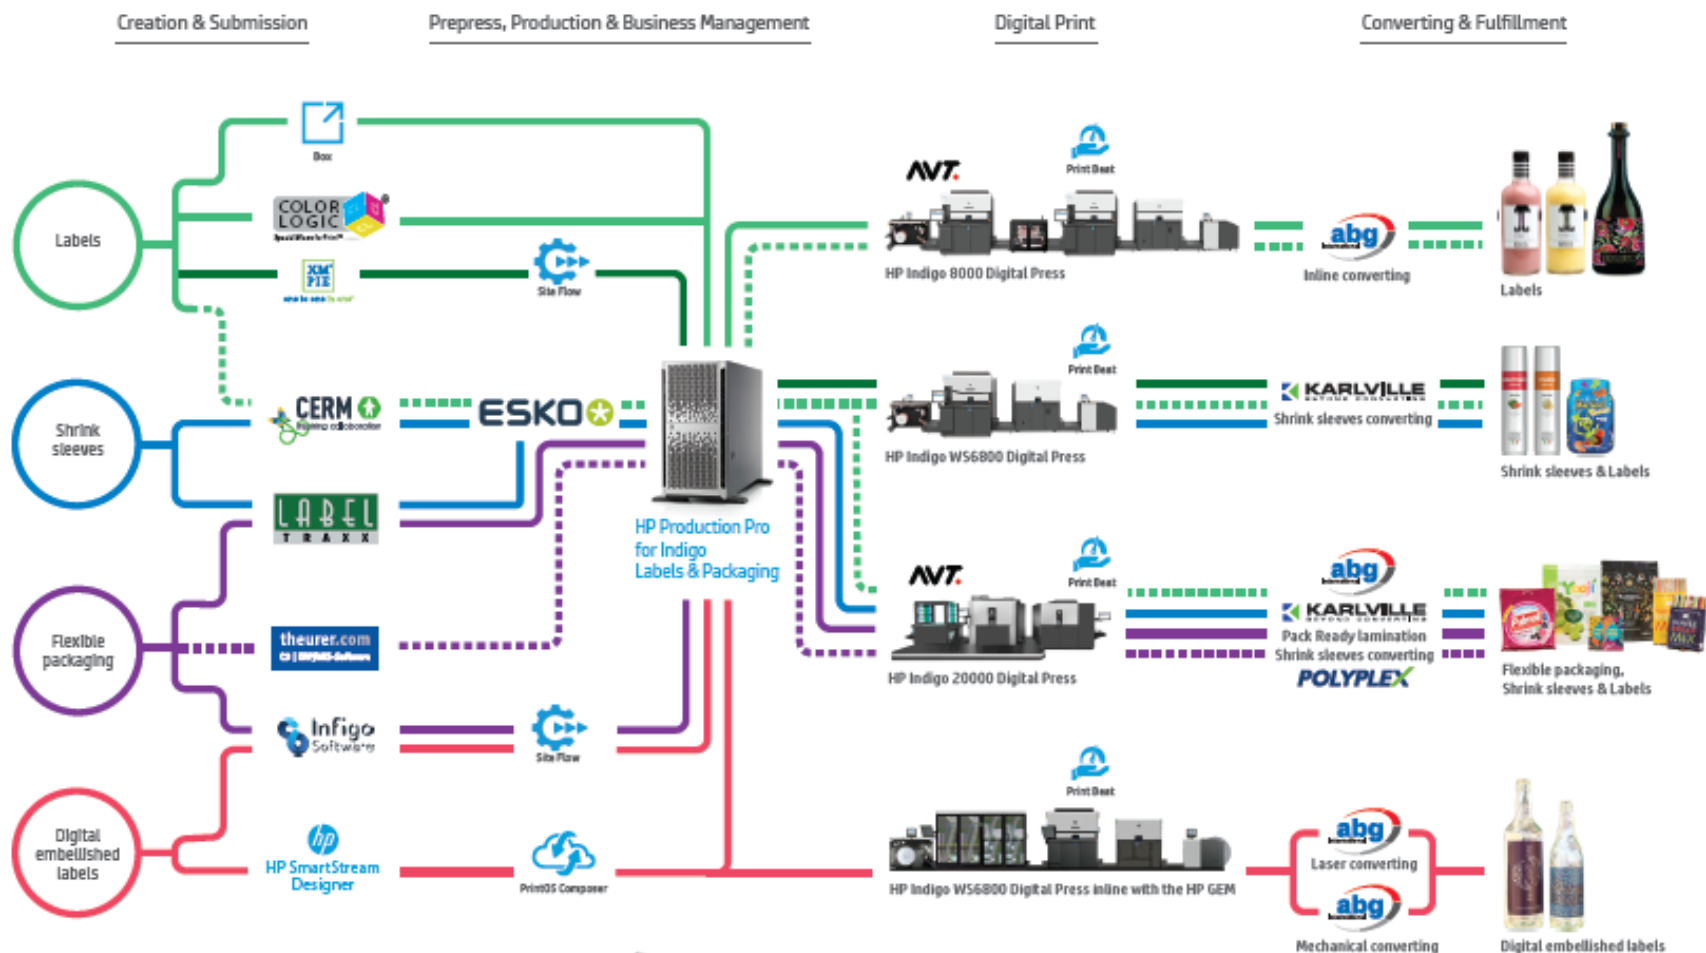

HP Solutions Subway to Success

Boost growth and profitability with HP Indigo's labels and packaging workflow

HP Indigo's labels and packaging workflow and converting solutions provide a complete ecosystem that offers end-to-end automation from order to fulfillment. This ecosystem enables converters to boost profitability and increase output using existing resources, and keep a competitive edge. The tools focus on automating processes to save converters time and eliminating the need to re-enter data. They also include tools to grow revenues through personalized, unique packaging or web-to-print. And finally tools to help get more out of your Indigo presses.

Learn more about HP Indigo labels & packaging solution partners by scanning this QR code.

This is an HP Indigo digital print.

Wide opportunities with HP partners

HP Indigo has teamed with market-leading partners to offer an array of well-integrated solutions designed for the unique needs of labels and packaging converters. HP's unique relationship with a full range of partners enables you to put together tailor-made solutions for your business and maintain your competitive edge. HP Indigo partners offer integrated inline and offline solutions for inspecting and converting labels and shrink sleeves to ensure high quality and high productivity, adapted to support both narrow and wide-web formats.

Scan the QR code to register to PrintOS and enjoy the cloud applications

An all-digital and automated workflow with HP Indigo

4AA7-3818ENW

HP Solutions Subway to Success

Use PrintOS Site Flow to support the optimized production and fulfillment of short-run labels and B2C orders

HP Production Pro for Indigo LSP allows you to control up to 4 presses from a single point

HP Indigo Pack Ready Lamination by Karlville - The novel zero cure time lamination solution which simplifies production of HP Indigo digitally printed flexible packaging