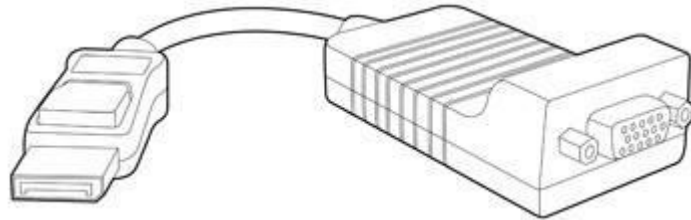

Overview - DisplayPort to VGA Adapter

HP DisplayPort to VGA Adapter

Model

HP DisplayPort to VGA Adapter

AS615AA

Converts the DisplayPort connector on a HP Compaq Business Desktop computer or HP Workstation to a VGA port. The adapter has a latching DisplayPort connector on one end that connects to the graphics source and a VGA connector on the other for connecting to a VGA monitor cable.