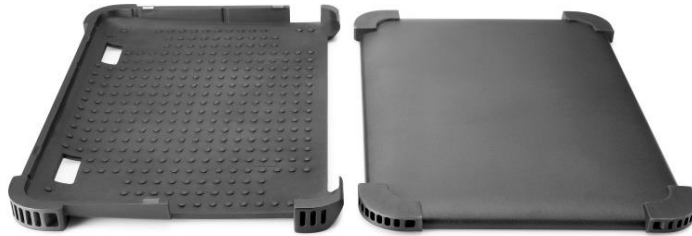

Overview

HP Education Cases