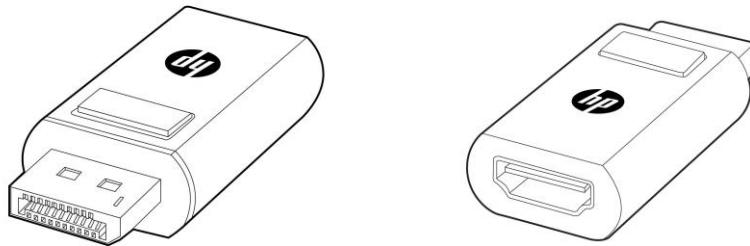

Technical Specifications

- HP ProBook 3125

HP DisplayPort to HDMI 1.4 Adapter (F3W43AA)

Make the most of the available ports on your HP Business Notebook by converting its DisplayPort output to HDMI for quick and easy connection to a range of multimedia devices.

Product Features

- Compliant to HDMI 1.4a specification up to 3.0 Gbps
- Support 4K x 2K & 3D video formats over HDMI
- Support DisplayPort all 4 levels of output and all 4 levels of pre-emphasis

Video Resolution Supported

Resolution	Refreshing Rate	Pixel Frequency
1920x1200	60Hz	154MHz
1600x1200	60Hz	162MHz
3840x2160	30Hz	297MHz
1920x1080	60Hz	148.5MHz

NOTES:

All video timings within four lane DisplayPort bandwidth are supported

Your computer must support DP1.2 with DP++ to benefit from 4K resolution

Normal operating conditions

Parameter
HDMI source
level shifter

Ambient Temperature
Type 220 Max 300

Min 0 C Max 40 C
Unit mA

Electronics Character SPEC

Input Voltage

3.3V ± 10%

3.3V 230mA

Output

5V ± 10%

Max 90mA

Power consumption

760mW

Max

Power down current

8mA

Max

EMI

Standard Limit line

FCC Part15 Class B

ESD

AIR ± 4KV
Contact ± 2KV

IEC61000-4-2

Compliance

DisplayPort 1.1a / DVI 1.0

Dimensions (LxWxH)

1.98 x 0.94 x 0.50 in
50.28 x 24.00 x 12.80 mm