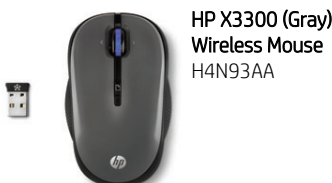

Compatible accessories and services*

* Not included.

HP X3300 (Gray)
Wireless Mouse
H4N93AA