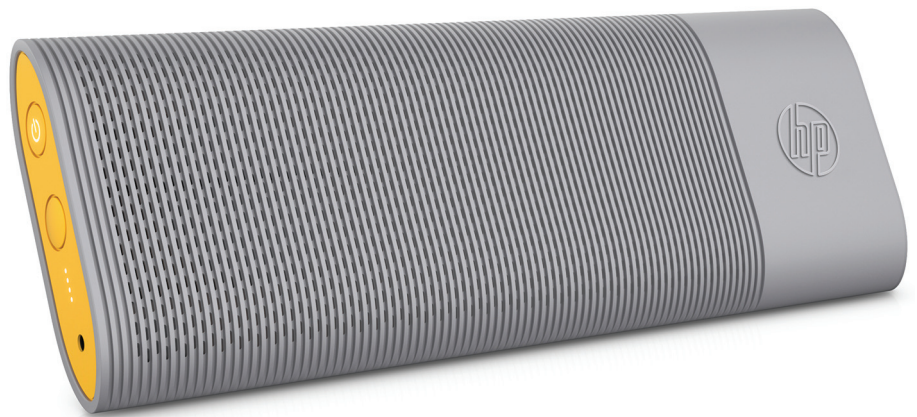

# HP Roar Travel

**Rock on, anywhere.**

The all-new HP Roar Travel is ready to take on tour. It's a premium Bluetooth® speaker with a battery that will let you stream music for up to 20 hours. It'll even charge your mobile device, and has a unique cable management system that stores cables within the device. Hit the road in style.

### **A truly powerful audio experience**

- Audio by HP gives you rich, authentic sound on the go. Just connect your favorite device through Bluetooth®, and rock on.

### **Long-playing power**

- This battery lasts for up to 20 hours of seamless streaming, so you're never cut off from your music. The built-in power pack keeps your mobile devices charged effortlessly.

### **Features:**

- Great sound quality;
- Bluetooth® connectivity;
- 4,000 mAh portable battery pack which charges smartphones;
- Speakerphone function;
- Unique cable management;
- Thin and light design;
- LED battery remaining charge indicator
- Innovative design enhances portability and optimal listening angle