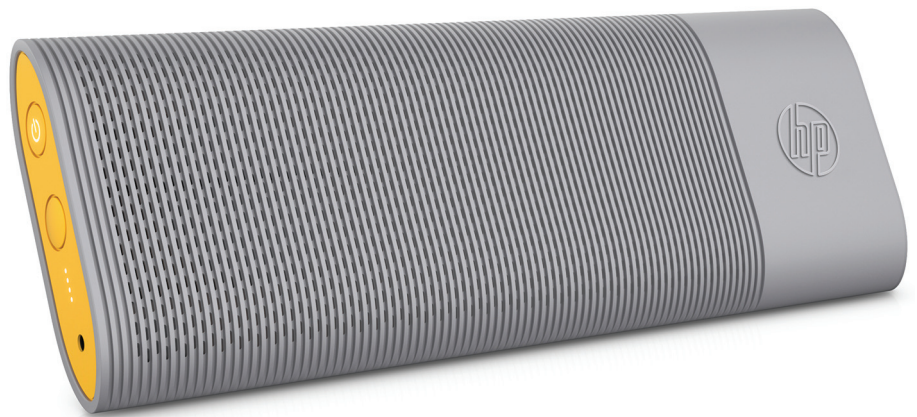

HP Roar Travel

Rock on, anywhere.

The all-new HP Roar Travel is ready to take on tour. It's a premium Bluetooth® speaker with a battery that will let you stream music for up to 20 hours. It'll even charge your mobile device, and has a unique cable management system that stores cables within the device. Hit the road in style.

A truly powerful audio experience

- Audio by HP gives you rich, authentic sound on the go. Just connect your favorite device through Bluetooth®, and rock on.

Long-playing power

- This battery lasts for up to 20 hours of seamless streaming, so you're never cut off from your music. The built-in power pack keeps your mobile devices charged effortlessly.

Effortlessly organized

- The unique cable management system keeps cables stored inside the device, so no matter what you're charging, you'll never get tripped up by stray wires.

Features:

- Great sound quality;
- Bluetooth® connectivity;
- 4,000 mAh portable battery pack which charges smartphones;
- Speakerphone function;
- Unique cable management;
- Thin and light design;
- LED battery remaining charge indicator
- Innovative design enhances portability and optimal listening angle