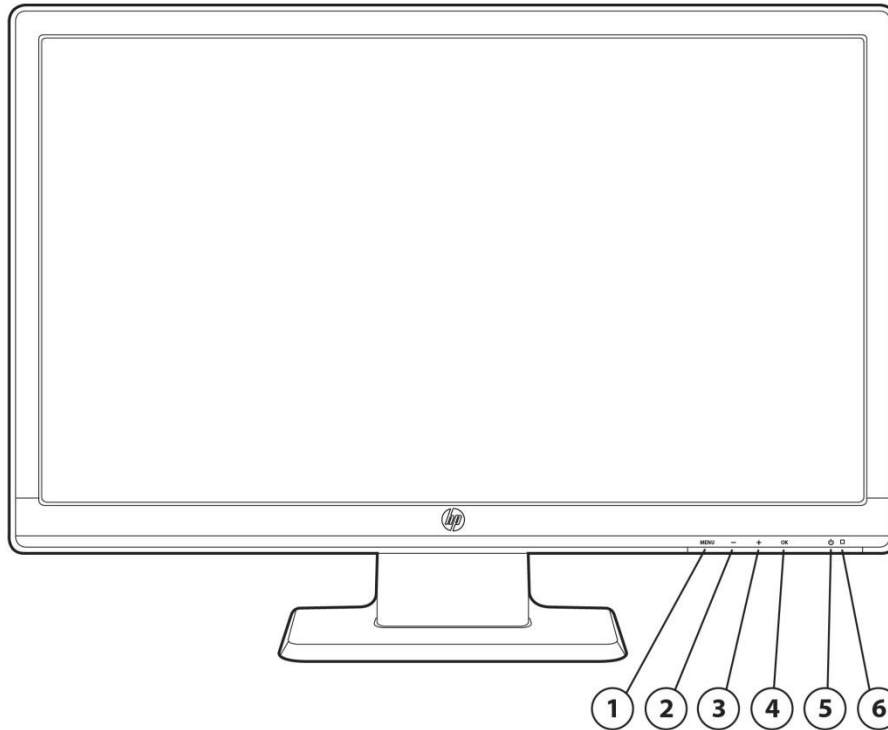

## HP V221p 21.5-inch LED Backlit Monitor

- |                               |   |                     |  |
|-------------------------------|---|---------------------|--|
| <b>1. Menu</b>                | Opens, selects or exits the OSD menu.   | <b>4. OK/Auto</b>   | If the OSD menu is on, press to select the highlighted menu item. If the OSD menu is inactive, press to activate the auto adjustment feature to optimize the screen image. |
| <b>2. Minus "-"</b>           | If the OSD menu is on, press to navigate backward through the OSD menu and decrease adjustment levels.  | <b>5. Power</b>     | Turns the monitor on or off.   |
| <b>3. Plus "+"/<br/>Input</b> | If the OSD menu is on, press to navigate forward through the OSD menu and increase adjustment levels.<br>If the OSD menu is inactive, press to activate the source button that chooses the video signal input (VGA, DVI, or DisplayPort). | <b>6. Power LED</b> | LED:<br>fully powered = blue;<br>sleep mode = amber;<br>sleep timer mode = flashing amber.   |