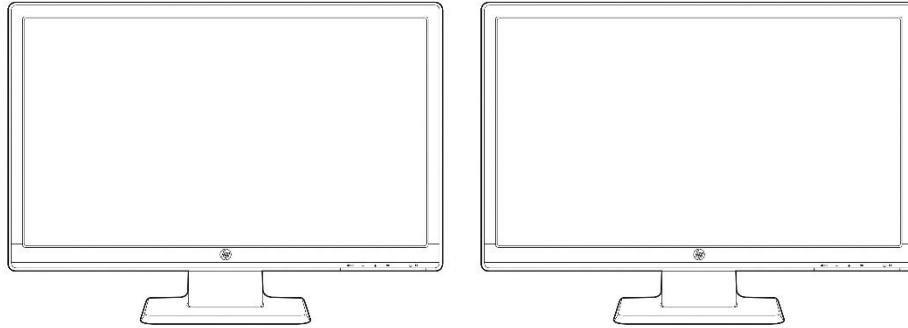

Technical Specifications

(Multi-monitor support depends on your PC capability. Monitors are sold separately.)

Model: J9F21AA

Panel	Type TN w/LED backlight Viewable Image Area (diagonal) 54,6 cm (21.5 in) diagonally measured Active Area (W x H) 47,66 x 26,81 cm (18.76 x 10.55 in) Aspect Ratio 16:9 Viewing Angle (typical)* Up to 170° horizontal/160° vertical (10:1 minimum contrast ratio) Brightness (typical)* 250 cd/m² Static Contrast Ratio (typical)* 1000:1 Dynamic Contrast Ratio (typical)* 1,000,000:1 Response Time (typical)* 5ms (on/off) Pixel Pitch 0.248 mm Backlight Lamp Life (to half brightness)* 30,000 hours minimum Color Gamut (typical)* 72% Color Support** Can display up to 16.7 million colors *All performance specifications represent the typical specifications provided by HP's component manufacturers; actual performance may vary either higher or lower. ** With the use of FRC technology.
On Screen Display (OSD) Controls	Buttons or Switches Menu, Minus ("-"), Plus ("+"), OK/Auto, Power Languages 9 (English, French, Brazilian Portuguese, Spanish, S. Chinese, T. Chinese, Basaha Indonesia, Japanese, Korean) User Controls Brightness, Contrast, Color, Image Control, OSD Control, Management, Language, Information, Factory Reset, Source Control, Exit
Signal Interface/ Performance	Horizontal Frequency 24 to 94 kHz Vertical Frequency 50 to 76 Hz Native Resolution 1920 x 1080 @ 60 Hz Preset VESA Graphic Modes (non-interlaced) 1680 x 1050 @ 60 Hz 1600 x 900 @ 60 Hz 1440 x 900 @ 60 Hz 1280 x 1024 @ 60 Hz 1280 x 720 @ 60 Hz 1024 x 768 @ 60 Hz 800 x 600 @ 60 Hz 720 x 400 @ 70 Hz 640 x 480 @ 60Hz