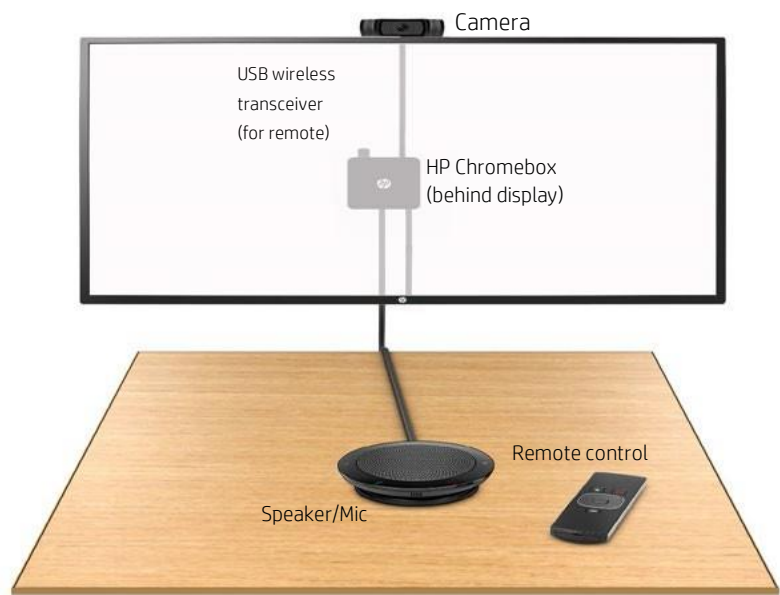

Use how you choose

The flexibility of Chromebox™ for meetings allows use with almost any size or type of TV or display. Tailor a solution that works anywhere like conference rooms, team rooms, individual desktops and mobile carts.

Compatible with your software

Seamless integration with Google Apps for Work^{1,2} and Microsoft Outlook.¹ Add a meeting to a calendar event with one click.

Communicate Securely

Includes the ability to set access restrictions for participants outside of your organization and all communications are encrypted.

How to set up HP Chromebox for meetings

Just plug the components in and place them where needed (large format display sold separately)

HP Services

Downtime can have serious consequences, so HP provides support beyond the standard limited warranty. You benefit from reduced risk, maximized uptime, predictable service delivery and no unbudgeted repair costs.

For more information about HP Care Pack, HP Contractual, or HP Managed Print Services, visit

hp.com/go/printservices

Suggested Accessories

EM870AA	HP Quick Release 100mm VESA bracket
G5S83AA	HP LD5535 55-inch LED Large Format Display
F1M94AA	HP LD4735 47-inch LED Large Format Display
F1M92AA	HP LD4235 42-inch LED Large Format Display
WB975AA	HP Wall Mount Solution with Quick Release and Security Plate
Wall Mount only: EM894AA	
H4D73AA	HP Ultra-Slim Cable Lock