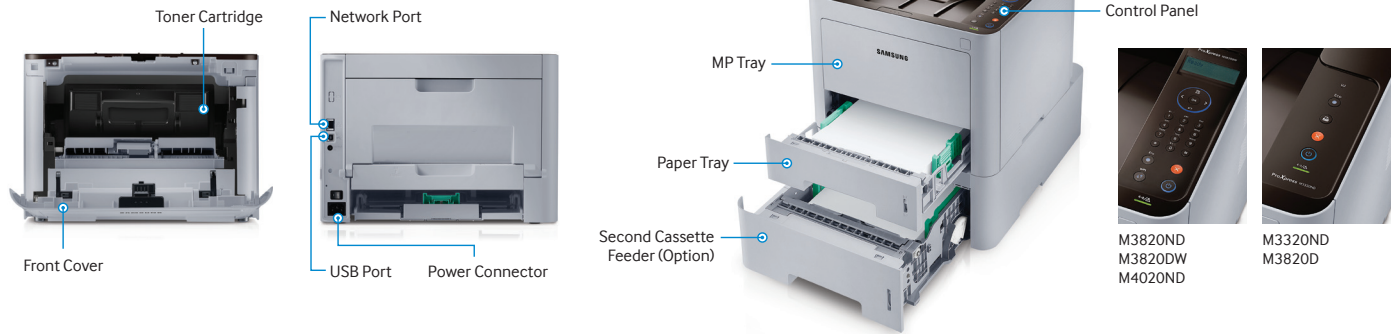

Samsung Printer ProXpress

M4020 | 3820 | 3320 series

Configuration

Specifications