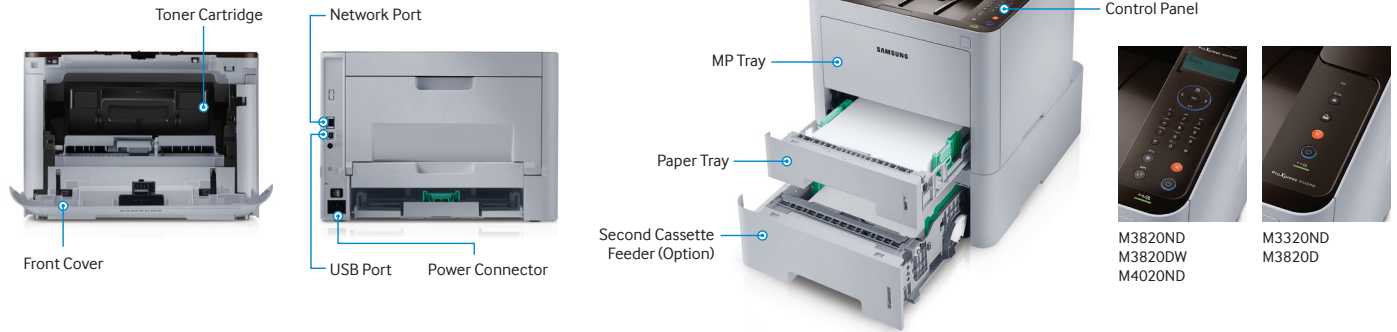

Samsung Printer ProXpress

M4020 | 3820 | 3320 series

Configuration

Specifications