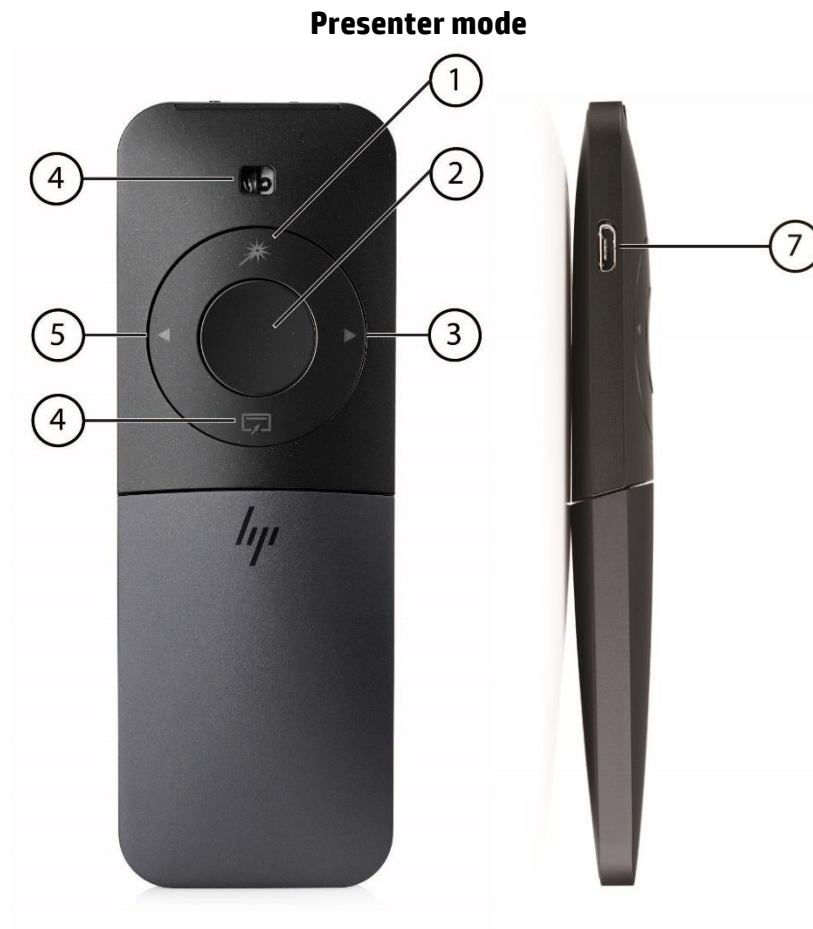

Technical Specifications

HP Elite Presenter Mouse

- | | | | |
|----|-----------------------|----|--------------------------------|
| 1. | Laser button | 4. | Start/End button |
| 2. | Cursor/select button | 5. | Previous/Page Up button |
| 3. | Next/Page Down button | 6. | Mouse optical sensor |
| | | 7. | Micro USB Type A charging port |

Technical Specifications

HP Elite Presenter Mouse

Mouse mode

- | | | | |
|----|--------------------------|----|--------------------------------|
| 1. | Power ON/OFF switch | 2. | Battery and pairing status LED |
| 3. | Bluetooth connect button | 4. | Right button |
| 5. | Scroll touch button | 6. | Left Button |