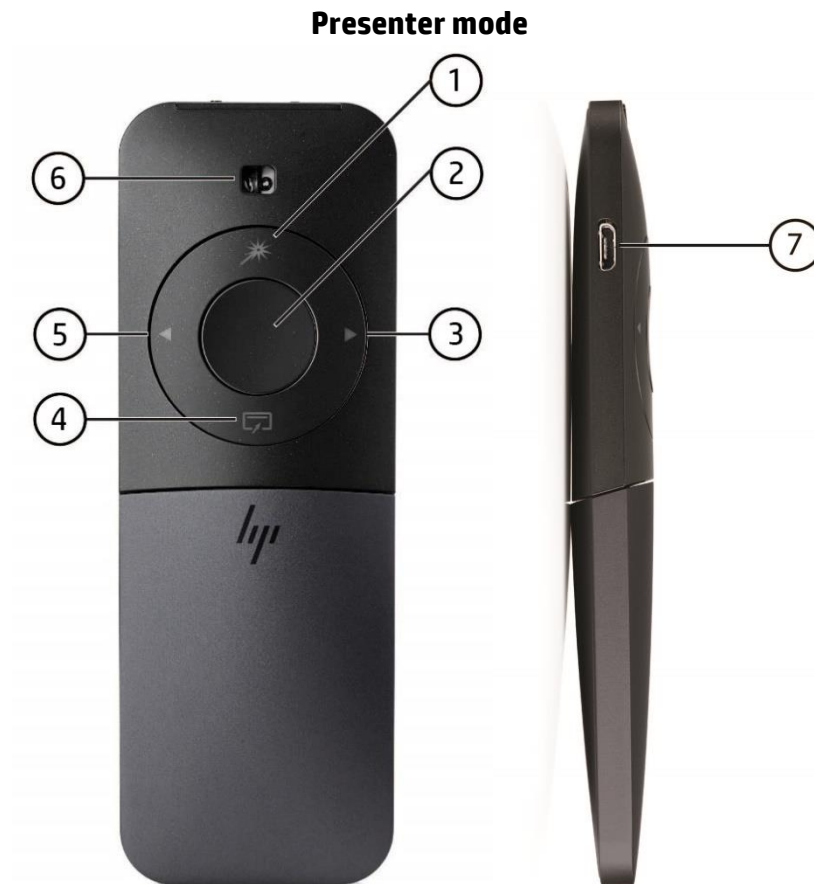

Technical Specifications

HP Elite Presenter Mouse

- | | | | |
|----|-----------------------|----|--------------------------------|
| 1. | Laser button | 4. | Start/End button |
| 2. | Cursor/select button | 5. | Previous/Page Up button |
| 3. | Next/Page Down button | 6. | Mouse optical sensor |
| | | 7. | Micro USB Type A charging port |

Technical Specifications

HP Elite Presenter Mouse

Mouse mode

- | | | | |
|----|--------------------------|----|--------------------------------|
| 1. | Power ON/OFF switch | 2. | Battery and pairing status LED |
| 3. | Bluetooth connect button | 4. | Right button |
| 5. | Scroll touch button | 6. | Left Button |