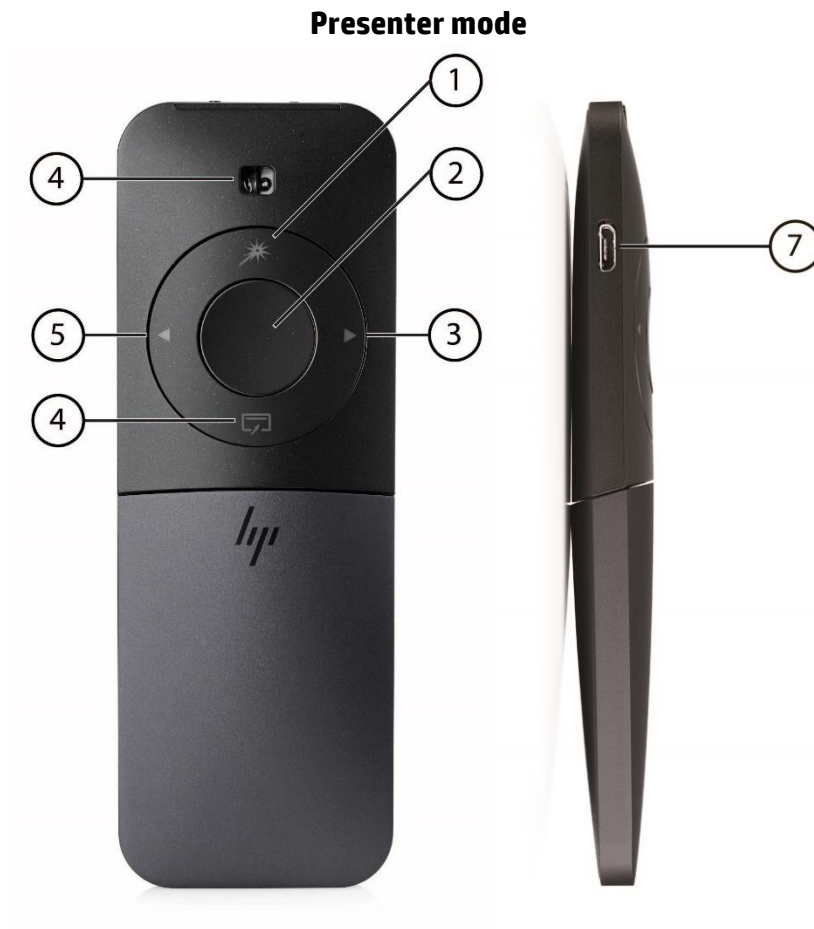

Technical Specifications

HP Elite Presenter Mouse

- | | | | |
|----|-----------------------|----|--------------------------------|
| 1. | Laser button | 4. | Start/End button |
| 2. | Cursor/select button | 5. | Previous/Page Up button |
| 3. | Next/Page Down button | 6. | Mouse optical sensor |
| | | 7. | Micro USB Type A charging port |

Technical Specifications

HP Elite Presenter Mouse

Mouse mode

- | | | | |
|----|--------------------------|----|--------------------------------|
| 1. | Power ON/OFF switch | 2. | Battery and pairing status LED |
| 3. | Bluetooth connect button | 4. | Right button |
| 5. | Scroll touch button | 6. | Left Button |