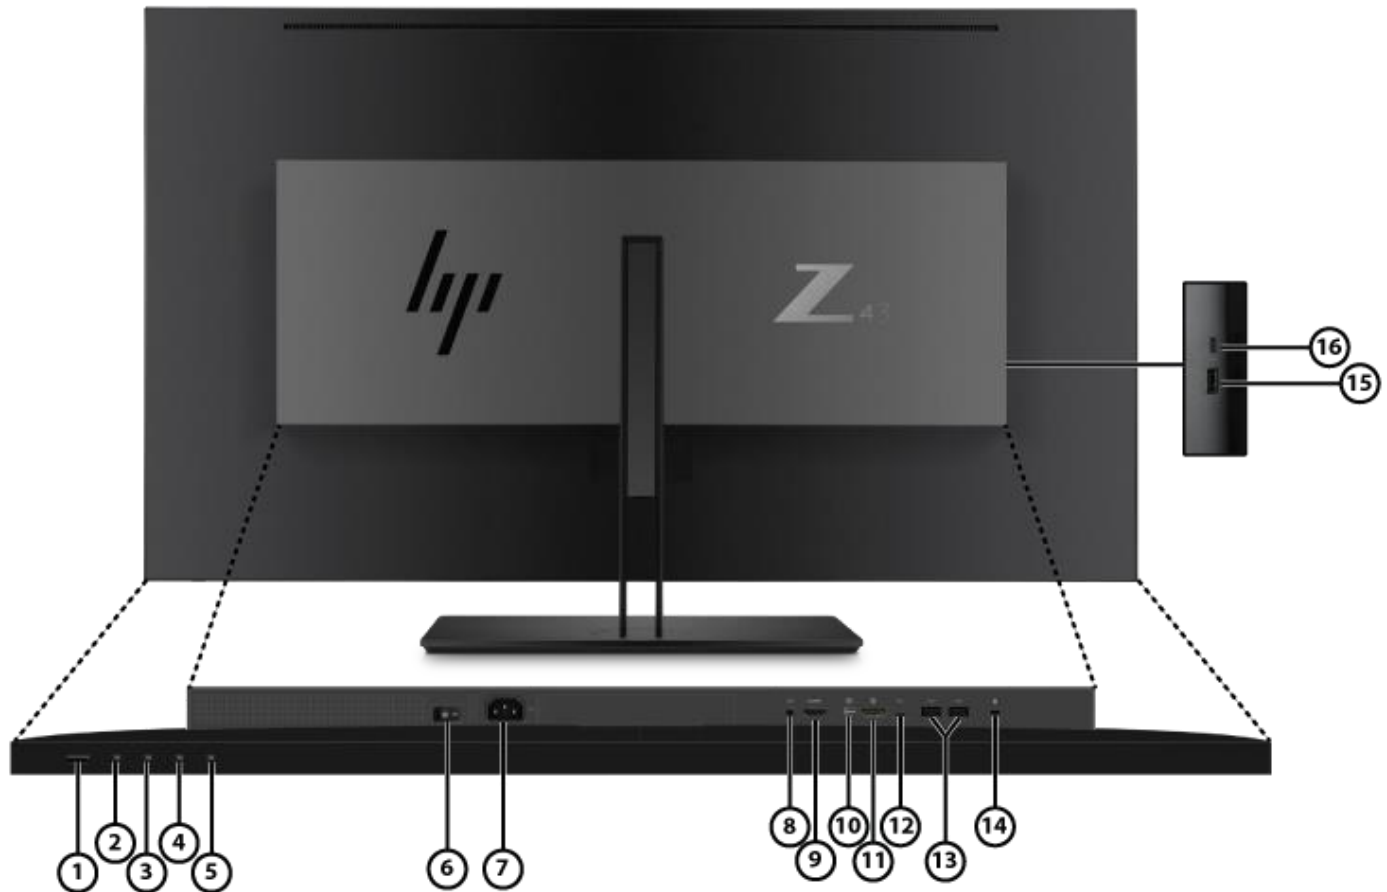

Technical Specifications

HP Z43 42.5-inch 4K UHD Display

Rear

1. Power Button	7. Power Connector Port	13. USB 3.0 Type-A Ports
2. OSD Button (Viewing Modes)	8. Audio Line Out	14. Security Lock Slot
3. OSD Button (Next Active Input)	9. HDMI 2.0	15. USB 3.0 Type-A
4. OSD Button (Information)	10. Mini DisplayPort™ 1.2	16. USB-C™ 3.1
5. OSD Button (Menu)	11. DisplayPort™ 1.2	
6. Power Switch	12. USB-C™ 3.1