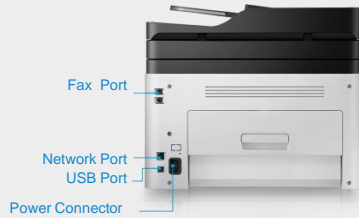

Samsung Multifunction Xpress C480 Series

Configuration

Paper Tray

Fax Port
Network Port
USB Port
Power Connector

Toner Cartridge

Samsung Xpress SL-C480FW

Buy Genuine Samsung Toner | Real Savings. Certified Eco-Technology.