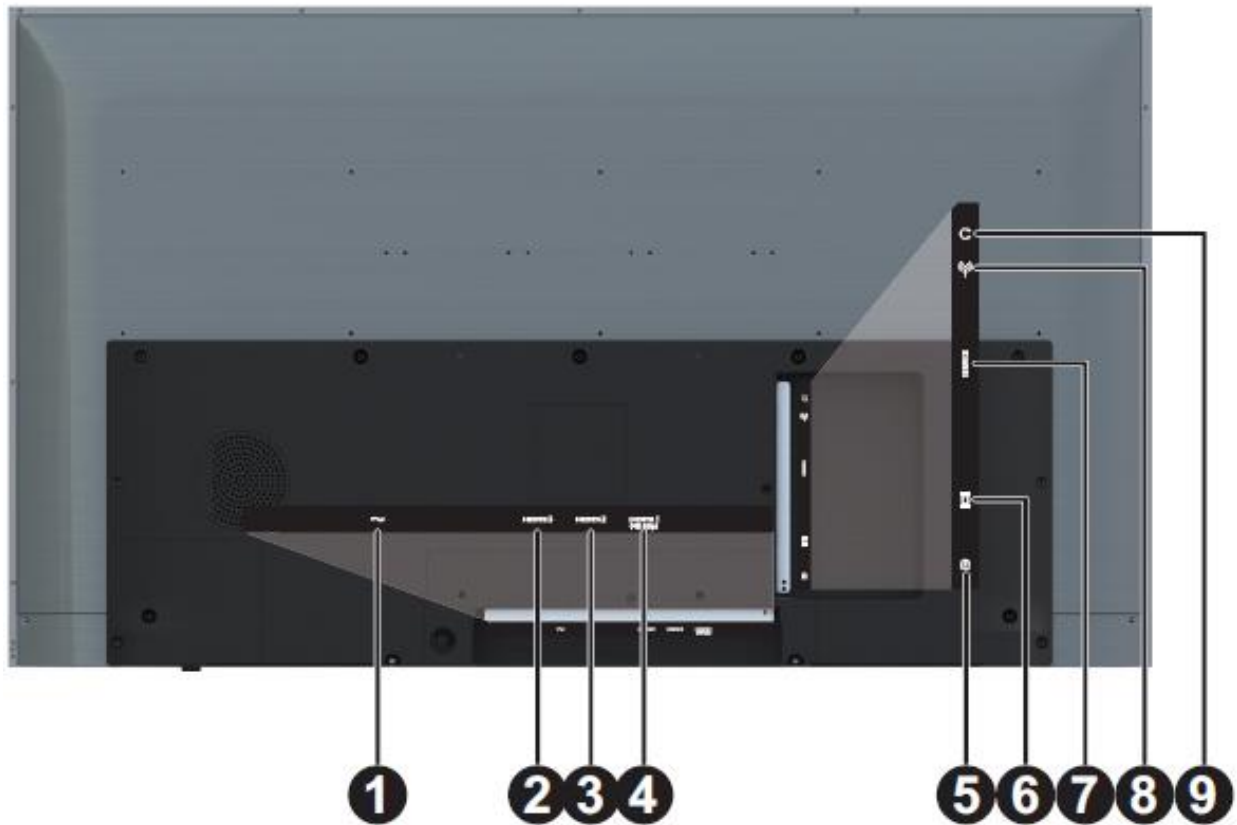

Overview

HP LD4312 4K Large Format Display

1. Power connector
2. HDMI3 connector (HDMI 1.4)
3. HDMI2 connector (HDMI 1.4)
4. HDMI1 connector (HDMI 2.0)
5. DisplayPort™ connector (DisplayPort™ 1.2)

6. VGA connector
7. USB connector
8. Audio input
9. Headphone output