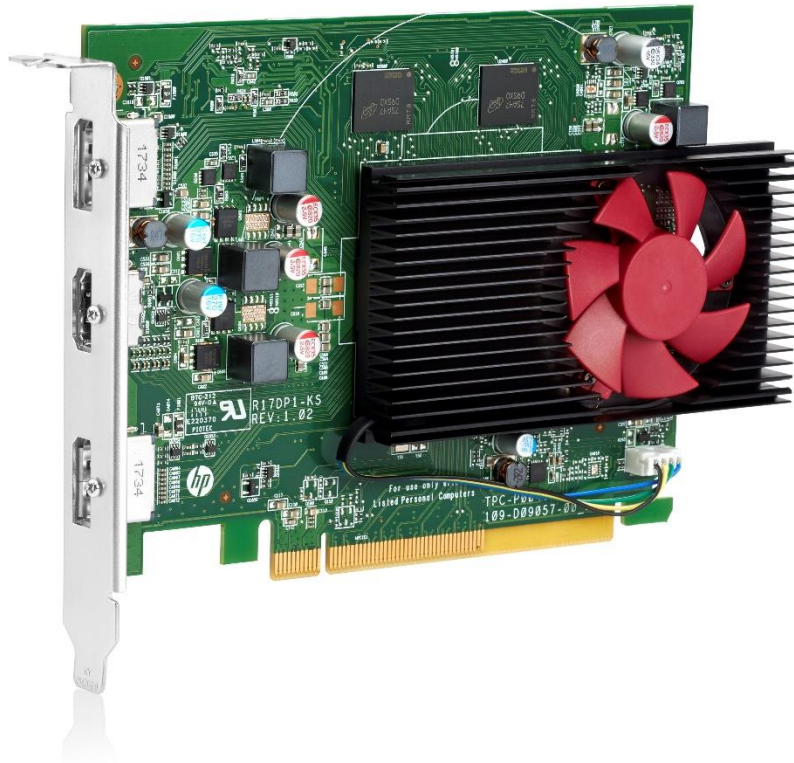

#### AMD Radeon™ RX550 4GB 2DP Card

Part Number

3TK71AA

### Introduction

Drive impressive graphics and high resolution triple-display performance in a PCI Express x16 graphics add-in card with the AMD Radeon™ RX 550 4 GB Card.

### Key Benefits

- 128bit Memory Bus
- 4GB dedicated GDDR5 memory
- Dual DisplayPort™ 1.4 and HDMI 2.0a Connector
- Expand connectivity with optional adapters

**NOTE:** Not all products available in all regions