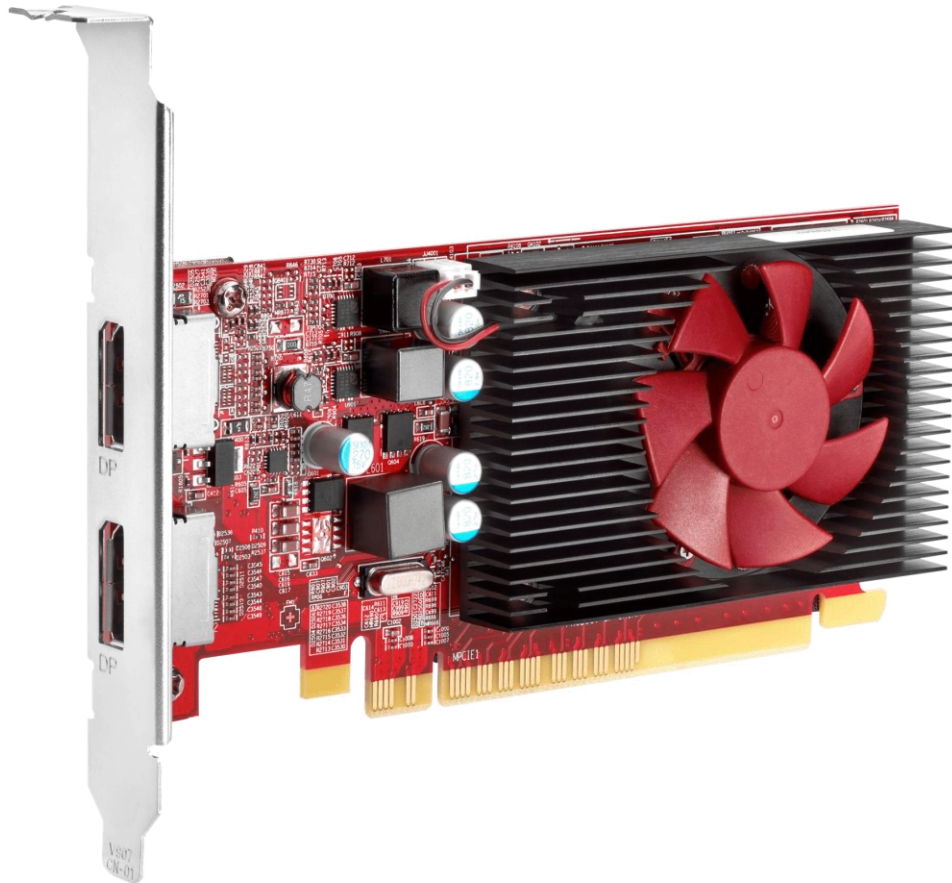

Overview

AMD Radeon R7 430 2GB DisplayPort™ VGA Card

Part Number

5JW82AA

Introduction

Drive impressive graphics and high-resolution dual-display performance in a low profile, PCI Express x16 graphics add-in card with the AMD Radeon™ R7 430 2GB DisplayPort™ VGA Card.

Technical specifications

Technical specifications

Product dimensions (H x W x D)	6.22 x 4.76 x 0.85 in (15.81 x 12.09 x 2.15 cm)
Package dimensions	22.5 x 14.6 x 12.9 in (57.2 x 37.1 x 32.9 cm)
Product weight	0.3 lb (137 gr)
Package weight	19.4 lb (8.8 gr)