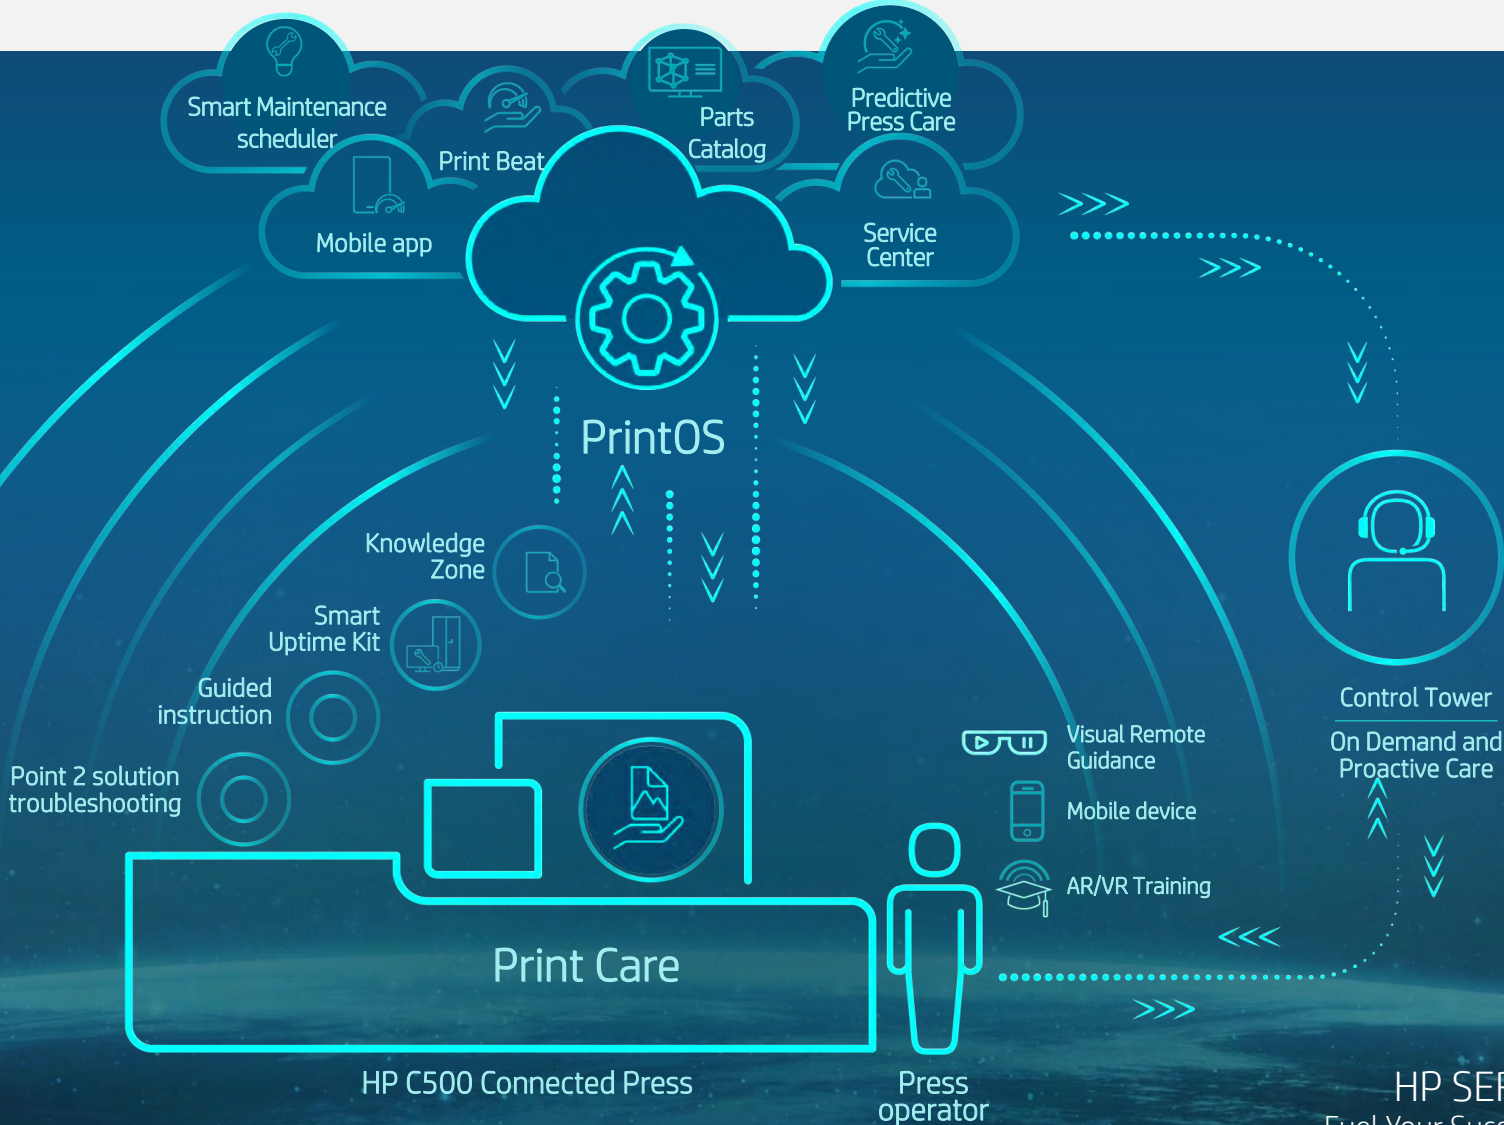

# C500 - HP SMART PRINTING EXPERIENCE

4AA7-573ENW

HP SERVICE EDGE  
Fuel Your Success With Confidence